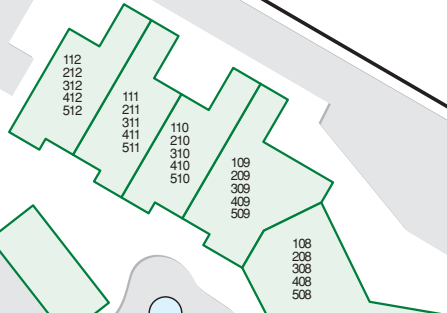

WAILEA BEACH VILLAS

10 acres • Penthouse 60 Units, Villas 38 Units • Built 2005

OUTRIGGER
WAILEA
RSORT

GRAND WAILEA
RESORT HOTEL & SPA

THE SHOPS
AT WAILEA

to WAILEA ALANUI DR.