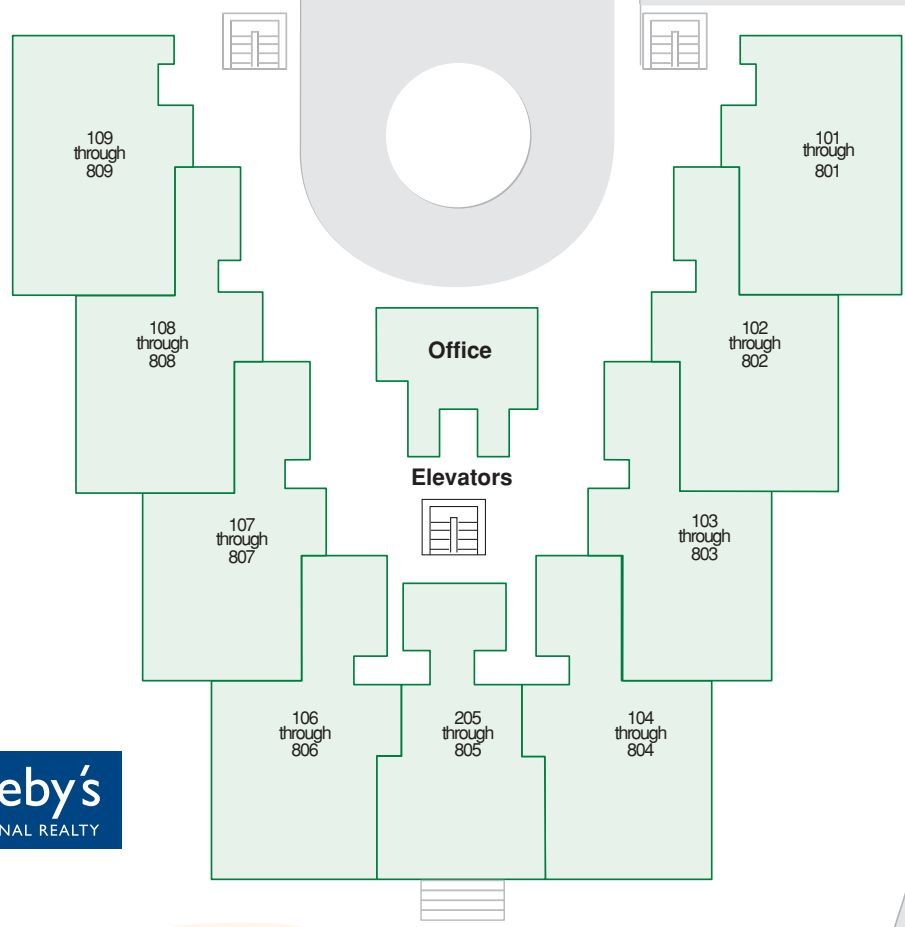

POLO BEACH CLUB

71 Units • Built 1976

KEA LANI RESORT

POLO BEACH